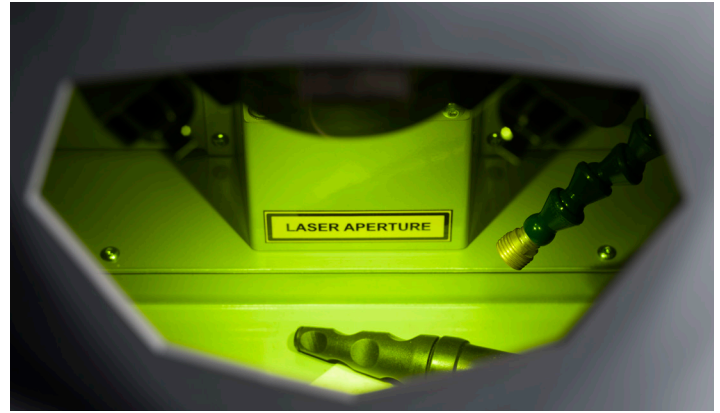

## DETAILS

The Affordable Elettrolaser Mega Hit 140J Plus Laser Welder LCD Display offers a ultra-modern look that would complement any high end jewelry store or factory. This powerful plug and play laser welder is ready for continuous use on all metals including demanding silver production from its reliable 140J power source. An ergonomically designed open entry work area ensures a comfortable work experience. The 10x Leica stereomicroscope eliminates eye fatigue. The Mega Hit 140J Plus has the largest work chamber available in a desk top model.

## APPLICATIONS

Welding titanium, gold, silver, palladium, repairing casting porosity and cracks, repair antique jewelry, eyewear, watches, dental and medical applications such as bridges, crowns, implants, mold and die repairs, Welding of objects that are otherwise inaccessible with a standard welding flame or arc and many other applications.

# ROMANOFF WEST

606 S Hill St, Suite 1103, Los Angeles, CA 90014 USA  
1-800-221-7448

sales@romanoff-west.com  
www.romanoff.com

Powerful 10X stereomicroscope by Leica allows for precision and accuracy in welds, as well as reducing eye strain and fatigue.

## THE MEGA HIT 3D

The MEGA-HIT has an optional Vision Engineering stereomicroscope viewing system that will provide superb 3D imaging, fatigue free viewing and unparalleled freedom of head movement while working.