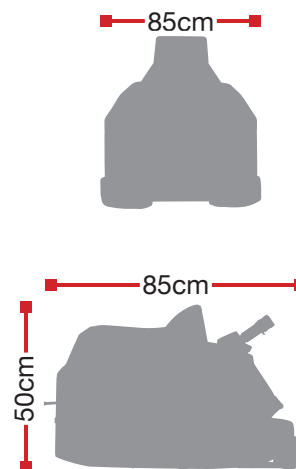

# ROMANOFF WEST

606 S Hill St, Suite 1103, Los Angeles, CA 90014 USA  
1-800-221-7448

sales@romanoff-west.com  
www.romanoff.com

Powerful 10X stereomicroscope by Leica allows for precision and accuracy in welds, as well as reducing eye strain and fatigue.